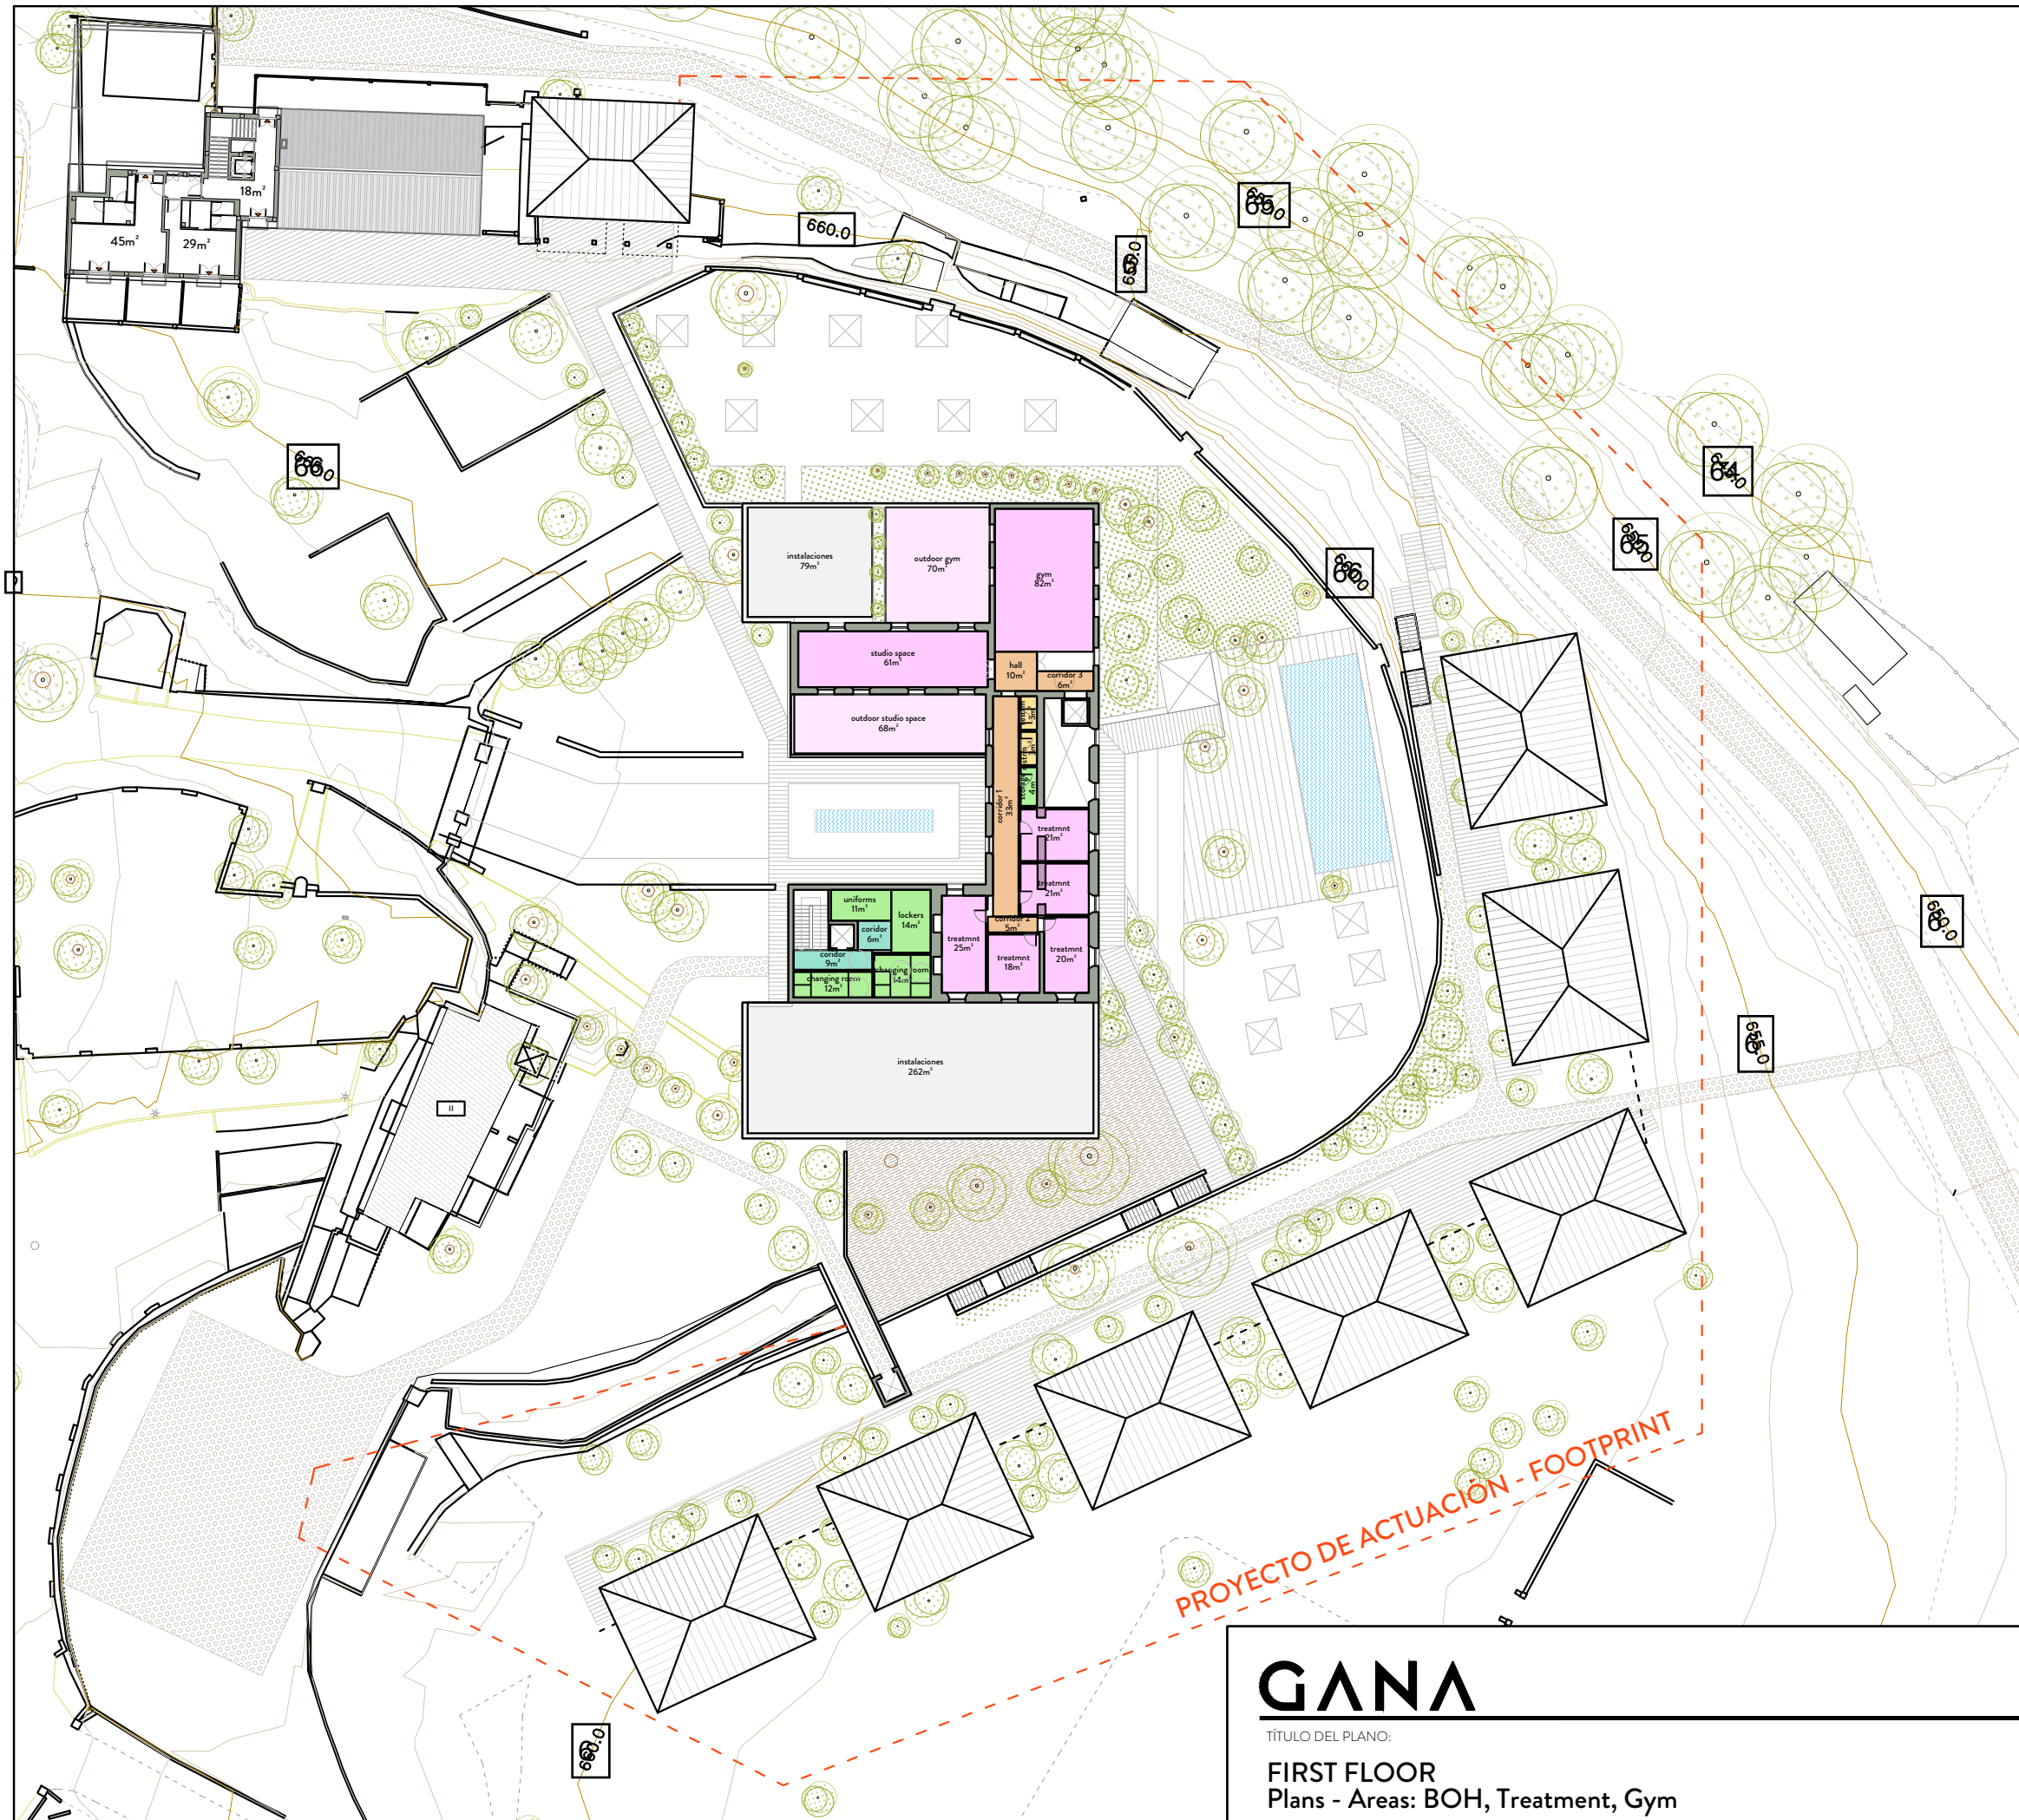

CORTIJO		AREA
FIRST FLOOR	treatmnt	21,47
FIRST FLOOR	corridor 1	32,76
FIRST FLOOR	treatmnt	24,79
FIRST FLOOR	treatmnt	21,20
FIRST FLOOR	corridor 2	4,56
FIRST FLOOR	corridor	9,00
FIRST FLOOR	corridor	5,74
FIRST FLOOR	corridor 3	6,45
FIRST FLOOR	hall	9,60
FIRST FLOOR	treatmnt	17,58
FIRST FLOOR	changing room	11,90
FIRST FLOOR	changing room	14,14
FIRST FLOOR	uniforms	11,28
FIRST FLOOR	lockers	14,40
FIRST FLOOR	studio space	61,41
FIRST FLOOR	gym	81,75
FIRST FLOOR	treatmnt	19,55
FIRST FLOOR	restrm	3,19
FIRST FLOOR	storage	3,69
GROUND FLOOR	admin	20,54
GROUND FLOOR	office	10,47
GROUND FLOOR	housekp	5,12
GROUND FLOOR	hammam	21,58
GROUND FLOOR	rstr.	2,20
GROUND FLOOR	storage	4,62
GROUND FLOOR	sauna	18,90
GROUND FLOOR	corridor	9,50
GROUND FLOOR	corridor	8,00
GROUND FLOOR	admin	11,39
GROUND FLOOR	juice bar	25,53
GROUND FLOOR	office	7,30
GROUND FLOOR	corridor	6,55
GROUND FLOOR	kitchen	23,66
GROUND FLOOR	storage	24,34
GROUND FLOOR	restaurant	125,03
GROUND FLOOR	spa	31,60
GROUND FLOOR	pool area	217,39
GROUND FLOOR	kitchen	38,21
GROUND FLOOR	restrooms	28,21
GROUND FLOOR	front desk	27,20
GROUND FLOOR	changing room	37,52
GROUND FLOOR	changing room	35,26
GROUND FLOOR	lobby	81,95
GROUND FLOOR	front desk	13,65
GROUND FLOOR	juice bar	34,41
TOTAL		1244,54
ROOMS		AREA
ROOM FLOOR	room 1	44,00
ROOM FLOOR	room 2	44,00
ROOM FLOOR	room 3	44,00
ROOM FLOOR	room 4	44,00
ROOM FLOOR	room 5	44,00
ROOM FLOOR	room 6	44,00
ROOM FLOOR	room 7	44,00
ROOM FLOOR	room 8	44,00
ROOM FLOOR	room 9	44,00
ROOM FLOOR	room 10	44,00
ROOM FLOOR	room 11	44,00
ROOM FLOOR	room 12	44,00
ROOM FLOOR	room 13	44,00
ROOM FLOOR	room 14	44,00
TOTAL		616,00
ANNEX BUILDING		AREA
GROUND FLOOR	room 15	34,00
GROUND FLOOR	room 16	35,00
BASEMENT	BOH	72,92
TOTAL		141,92
GROUP BUILDING		AREA
THIRD FLOOR	room 17A	45,10
THIRD FLOOR	room 17B	29,03
THIRD FLOOR	common areas	18,20
SECOND FLOOR	room 18	26,83
SECOND FLOOR	room 19	26,61
SECOND FLOOR	room 20	26,74
SECOND FLOOR	room 21	29,87
SECOND FLOOR	room 22A	29,61
SECOND FLOOR	room 22B	34,43
SECOND FLOOR	common areas	32,11
FIRST FLOOR	room 23	35,71
FIRST FLOOR	room 24	31,67
FIRST FLOOR	room 25	35,96
FIRST FLOOR	room 26	35,91
FIRST FLOOR	room 27	31,67
GROUND FLOOR	common areas	129,72
TOTAL		599,17

PROYECTO DE ACTUACION - FOOTPRINT

ANA

TÍTULO DEL PLANO:
FIRST FLOOR
Plans - Areas: BOH, Treatment, Gym

marzo 2024

Nº Plano: **3A**

www.ganaarquitectura.com | info@galisteonavarro.com | Calle Alcazabilla 9, 1ºD, Málaga | 0034 951 393 763